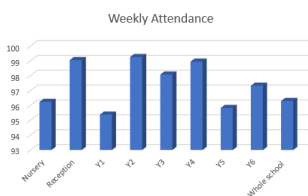

Please refer to the Attendance Policy on the school website. Please ensure that your child is in school ready to learn by 8:45am each day.

Attendance

Nursery 96.24%

Reception 99.05%

Year 1 95.38%

Year 2 99.26%

Year 3 98.08%

Year 4 98.95%

Year 5 95.83%

Year 6 97.33%

**Whole School Attendance
96.3%**

Star of the Week

Nursery

Felicity